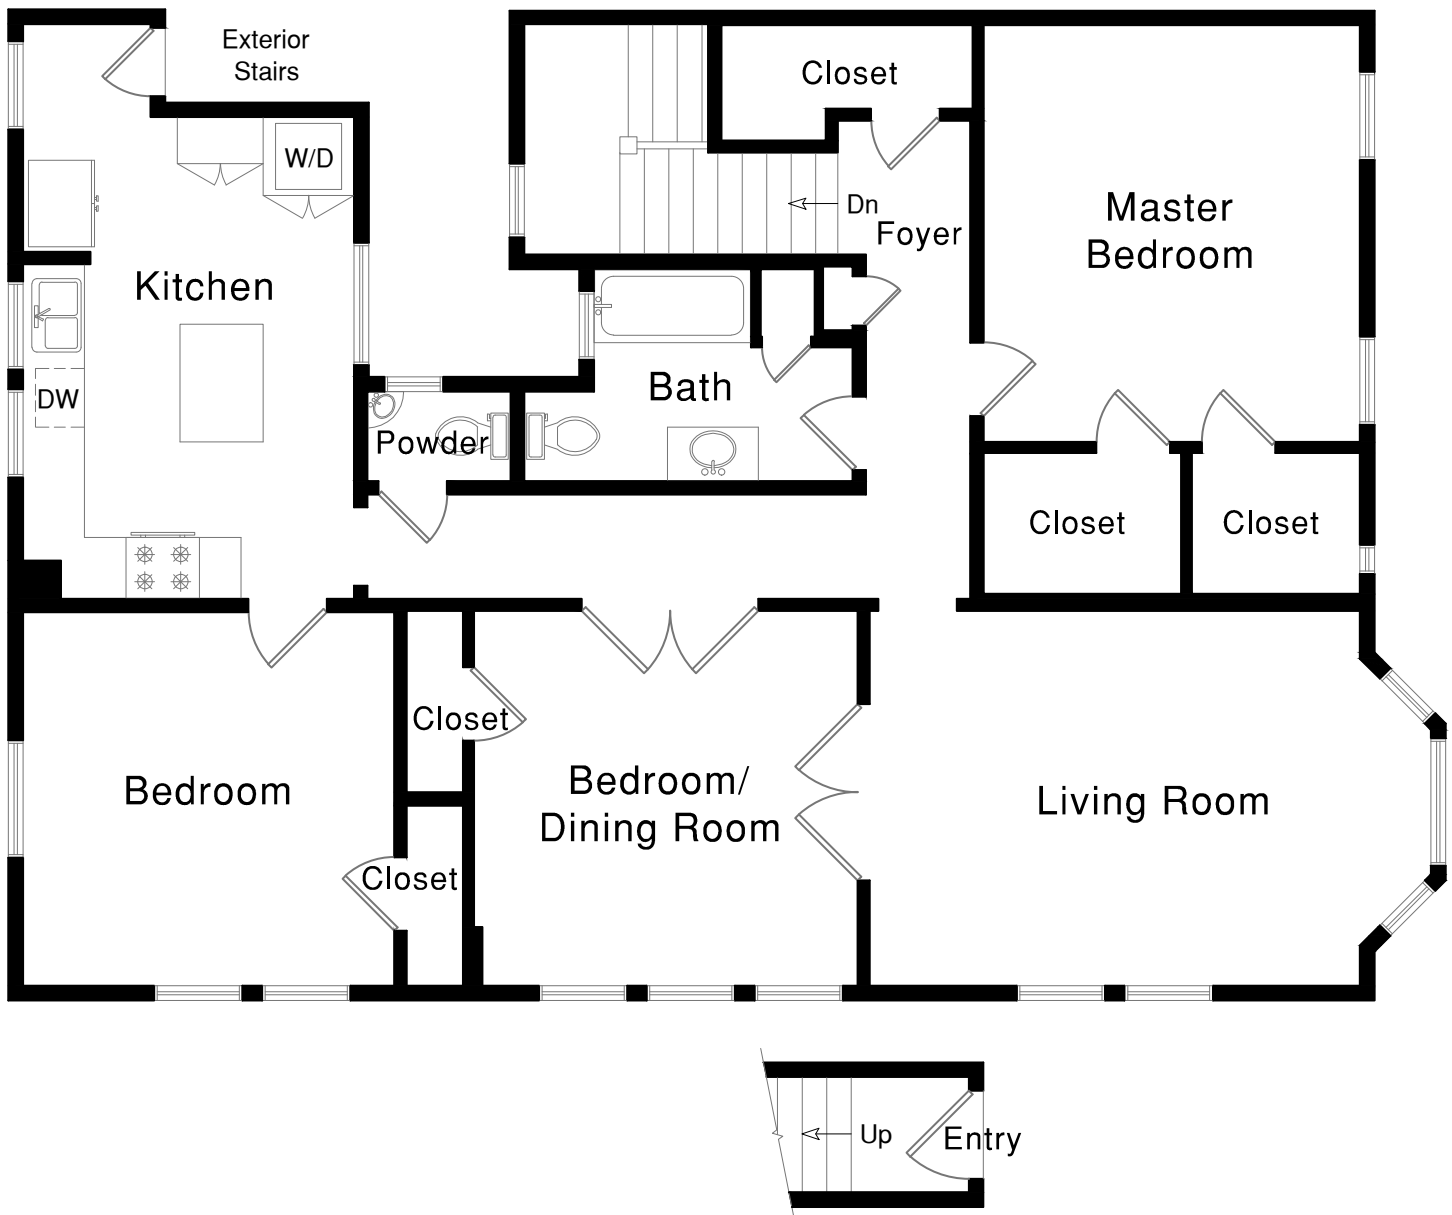

1241 Francisco Street

Schumacher Properties
Wise Investing, Inspired Living

Rebecca Schumacher
Direct + Mobile: 415.928.3800
rebecca.schumacher@sothebyshomes.com
www.schumacherproperties.com
CalBRE #01756452