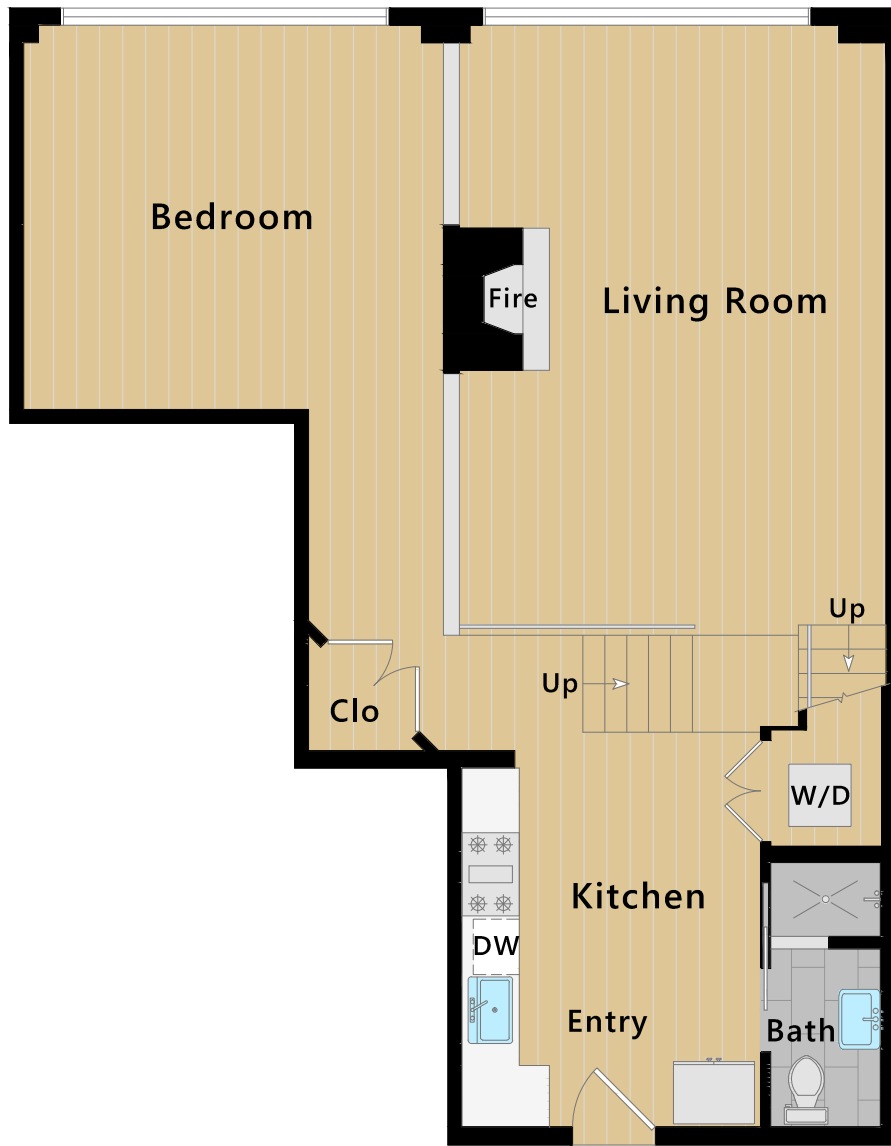

1578 Indiana Street, #1
San Francisco - Dogpatch
1185 Sq Ft

Main Level

Upper Level