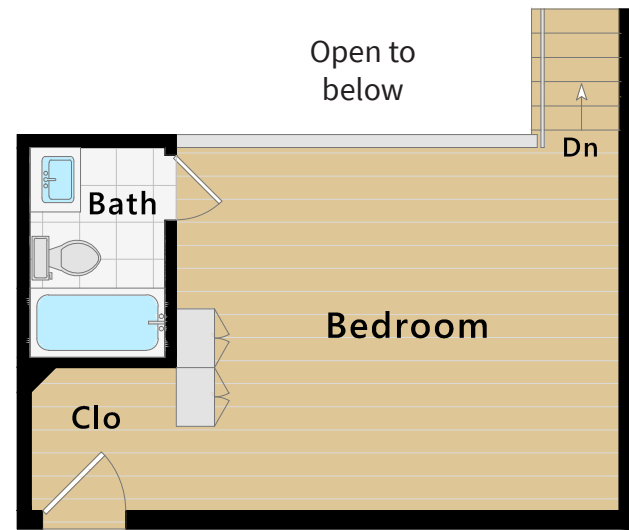

1578 Indiana Street, #1
San Francisco - Dogpatch
1185 Sq Ft

Main Level

Upper Level