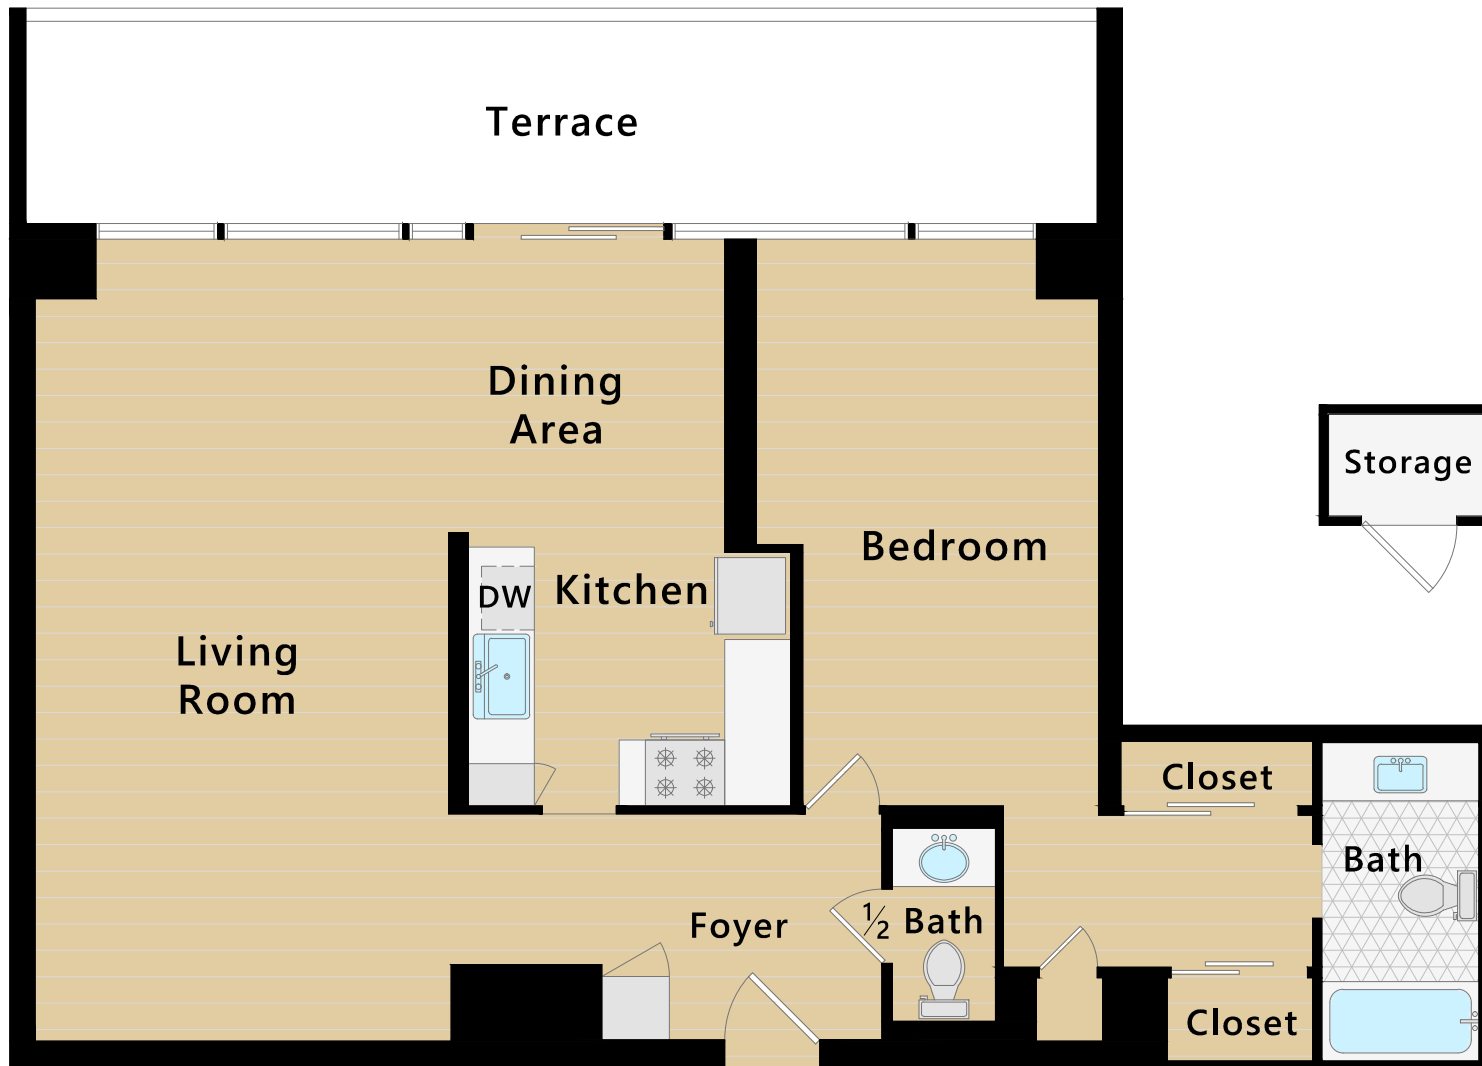

2200 Pacific Avenue, #3B

San Francisco, CA

Represented by Rebecca Schumacher, Sotheby's International Realty, 415.928.3800,
rebecca.schumacher@sir.com, *schumacherbeggs.com*